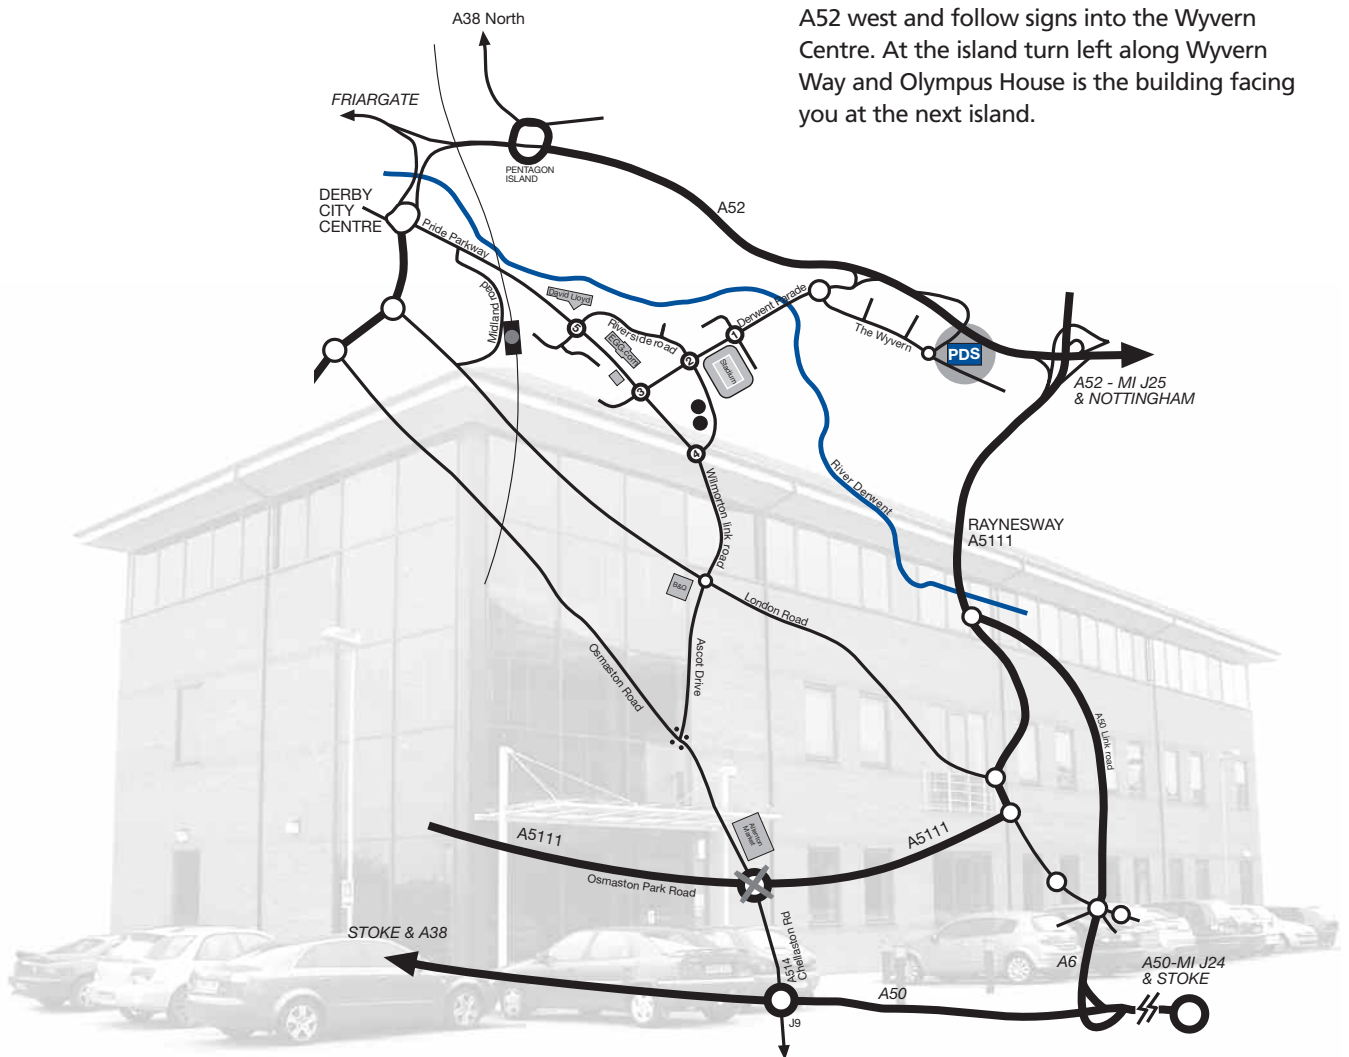

### By Air

PDS is a 20 minute car journey from Nottingham East Midlands Airport, and 45 minutes from Birmingham Airport.

### By Rail

PDS is a few minutes by taxi from Derby Station.

### By Road

**From the West (A38), or the South (M1 J24)** use the A50 south of Derby. Take the A6 exit and cross the first and second islands. At this point you are on the A5111 Derby Inner Ring Road (Raynesway). Follow the signs for City Centre (turning left onto the A52) then left into the Wyvern Centre. At the island turn left along Wyvern Way and Olympus House is the building facing you at the next island.

**From the North (M1)** at junction 25 take the A52 west and follow signs into the Wyvern Centre. At the island turn left along Wyvern Way and Olympus House is the building facing you at the next island.